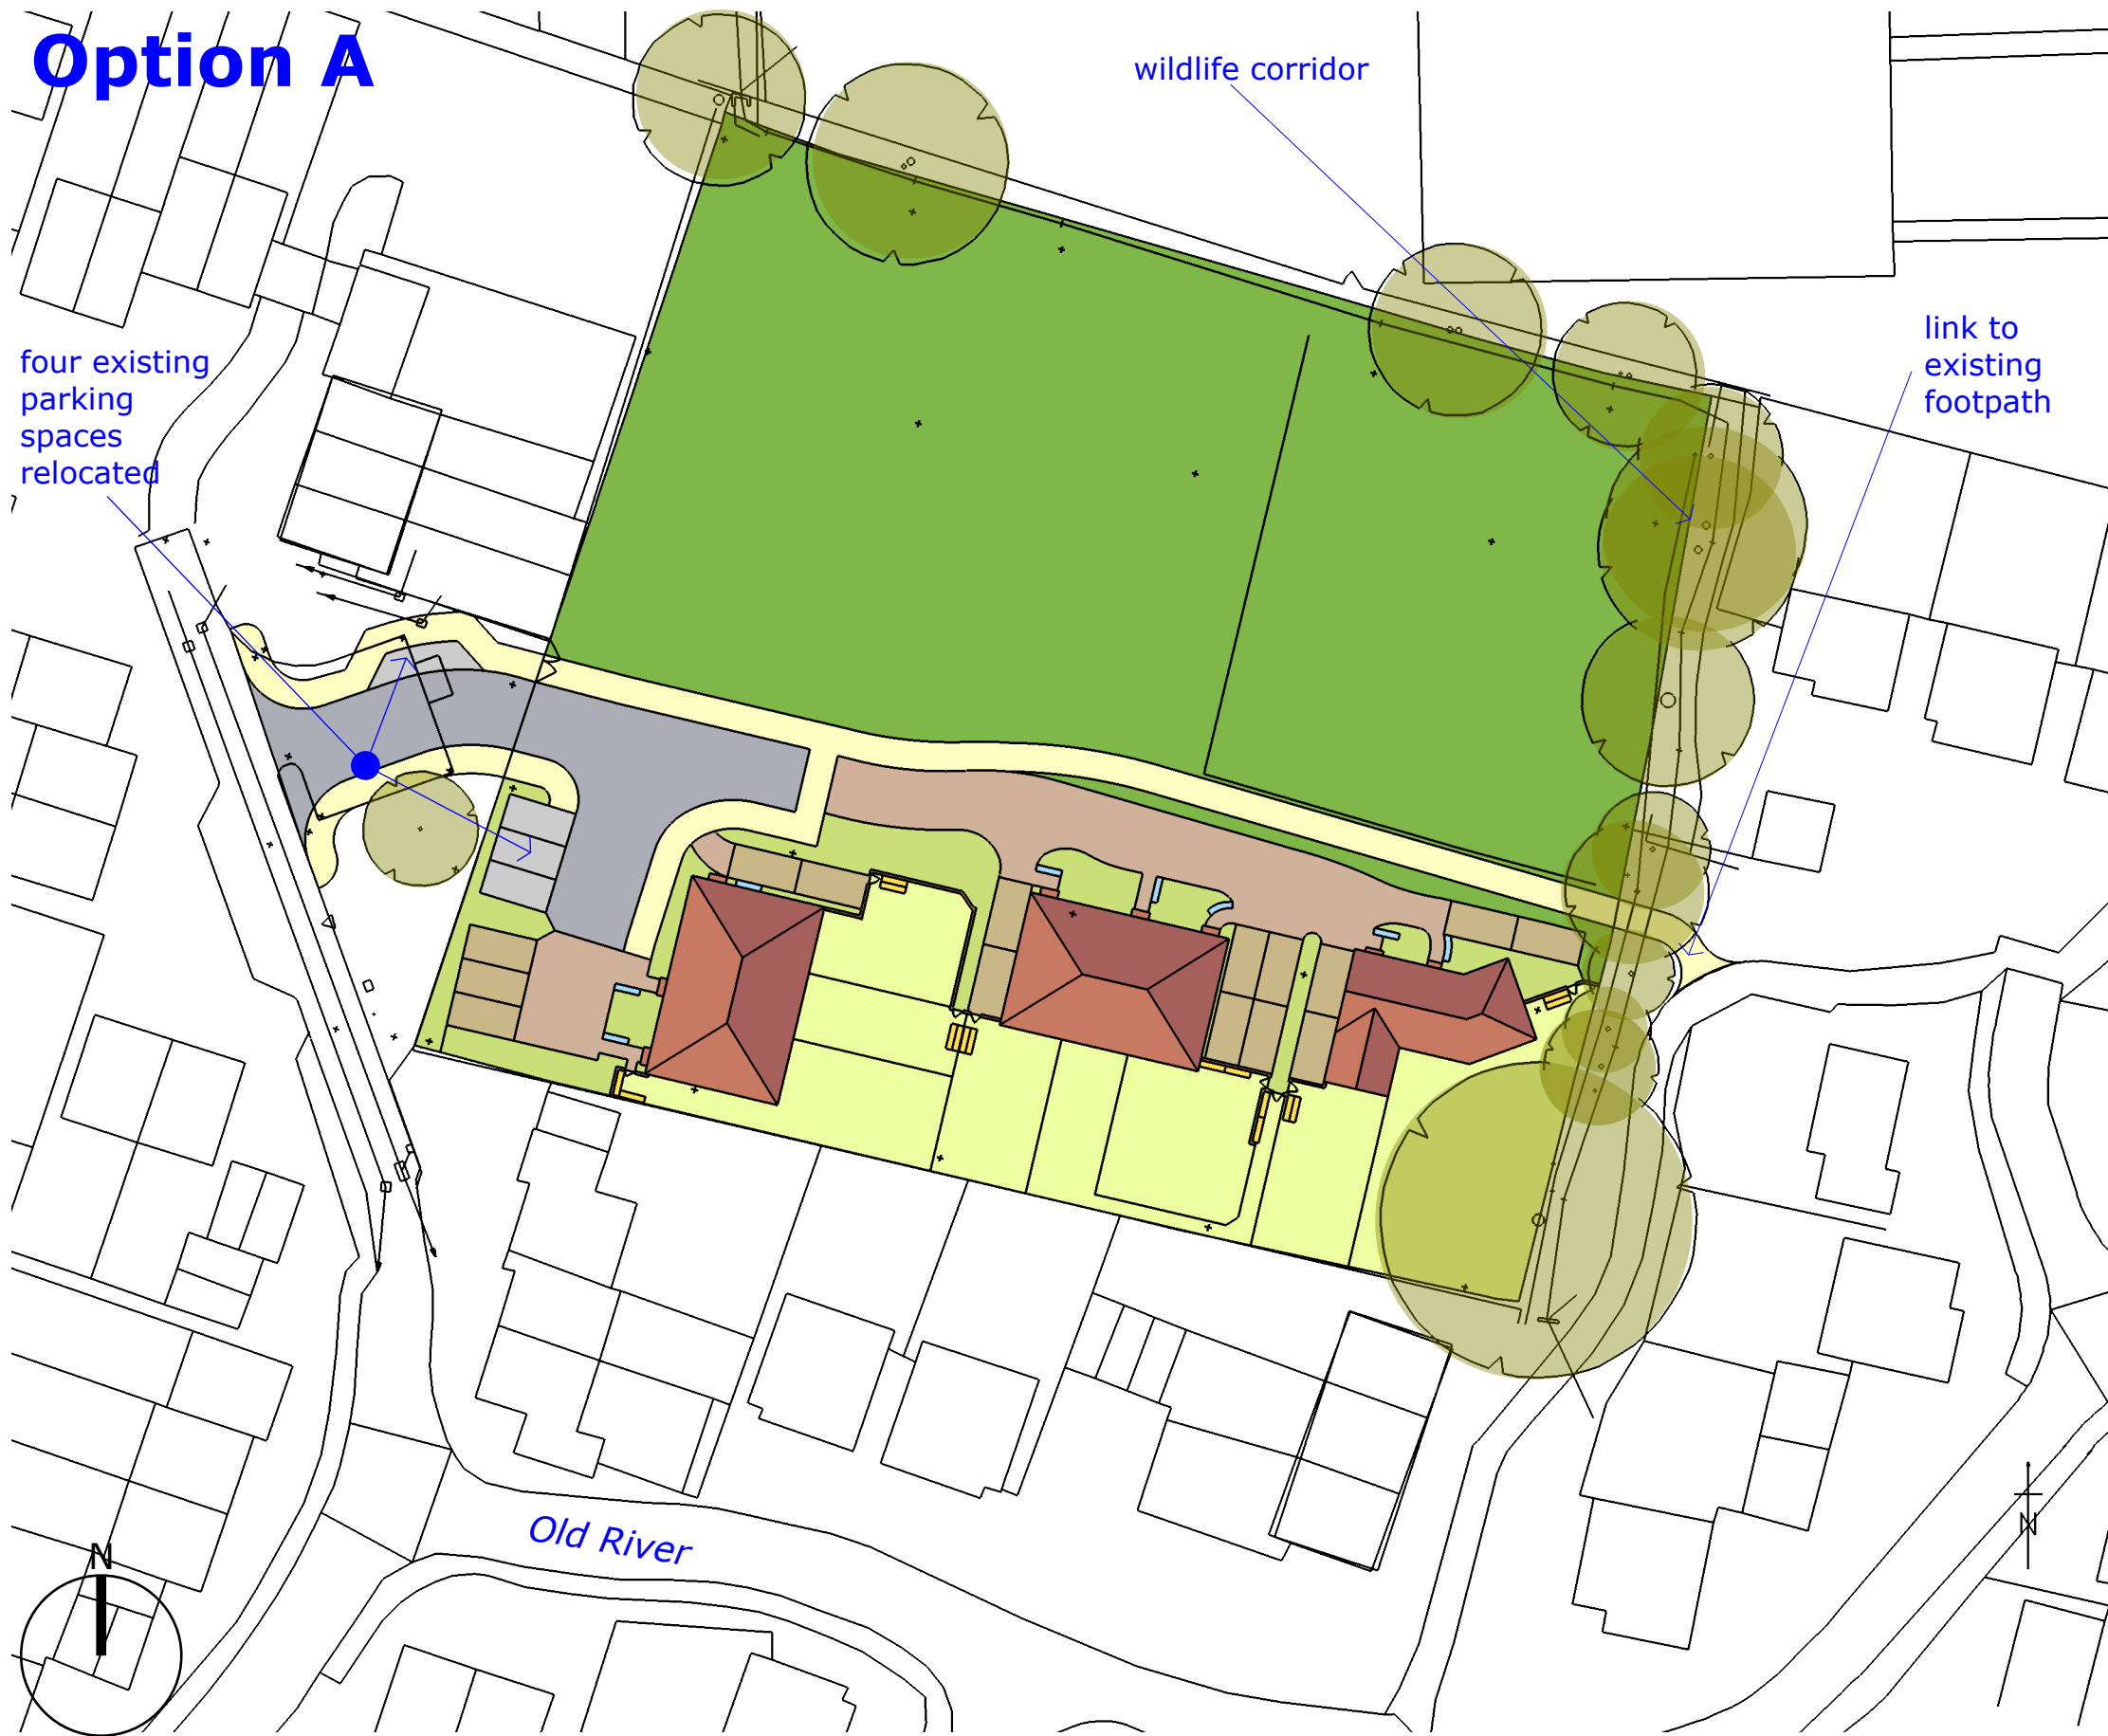

Option A

Land off Old River, Denmead

ILLUSTRATIVE LAYOUT

DATE: December 2009

Assets and Development, PBRs,
The Castle, Winchester, SO23 9DS

This map is reproduced from material with the permission of Ordnance Survey on behalf of the Controller of Her Majesty's Stationery Office. Crown Copyright. Unauthorised reproduction infringes Crown Copyright and may lead to prosecution or civil proceedings.
HCC 100019180 2008

Scale 1:500 @ A3 [when printing from PDF, set page scaling to NONE under Page Handling to ensure correct scale]

N. B. Drawing for illustrative purposes only

Hampshire
County Council