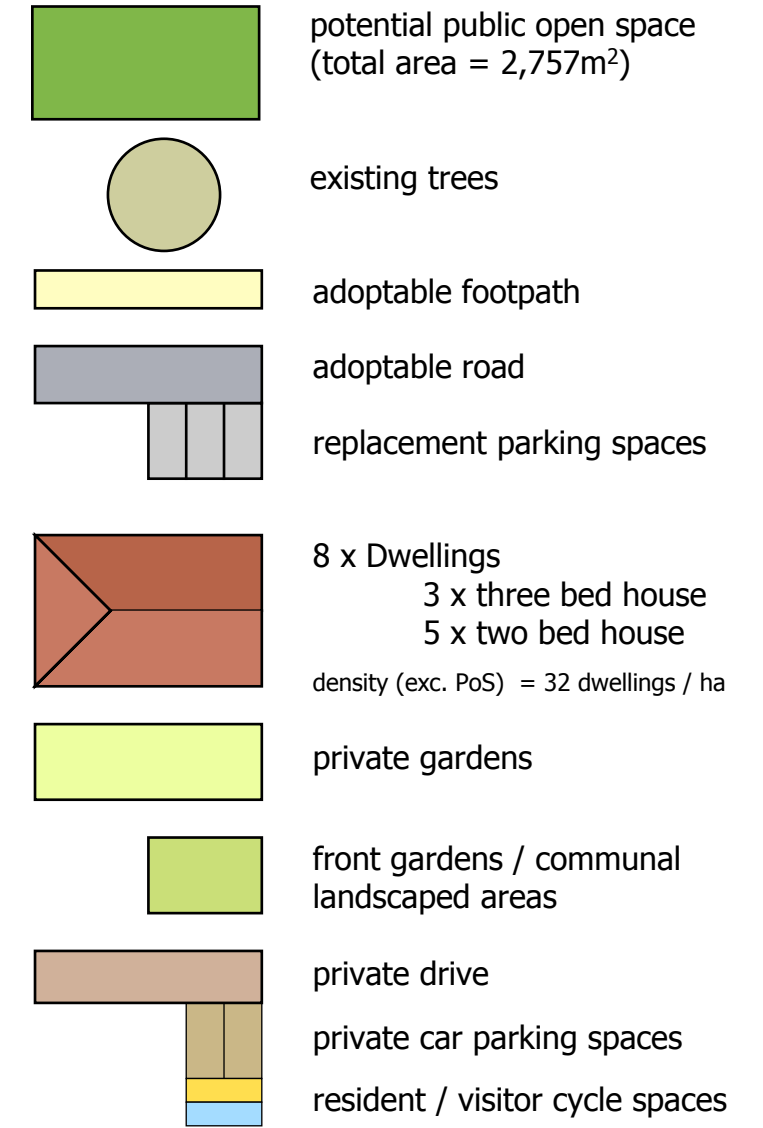

Option A

Land off Old River, Denmead

ILLUSTRATIVE LAYOUT

DATE: December 2009

Assets and Development, PBRs,
The Castle, Winchester, SO23 9DS

This map is reproduced from material with the permission of Ordnance Survey on behalf of the Controller of Her Majesty's Stationery Office. Crown Copyright. Unauthorised reproduction infringes Crown Copyright and may lead to prosecution or civil proceedings.
HCC 100019180 2008

Scale 1:500 @ A3 [when printing from PDF, set page scaling to NONE under Page Handling to ensure correct scale]

N. B. Drawing for illustrative purposes only

Hampshire
County Council